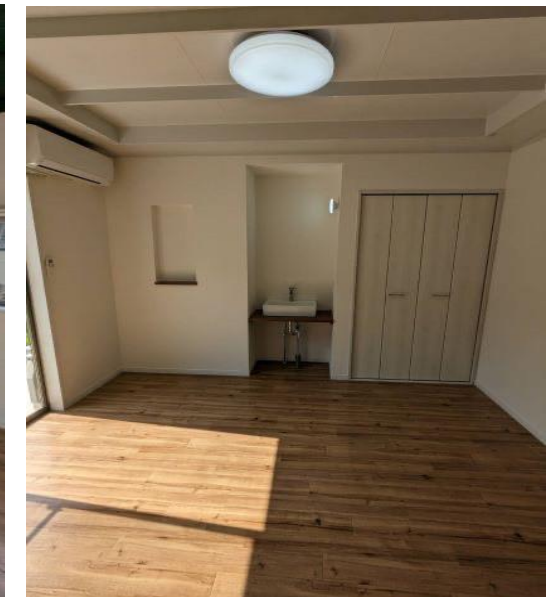

Next inspection Mar.2026

Hanaki House

Address	Ikeda-cho 2, Yokosuka		
Rent	¥189,000		
Transport	15min. Drive to Base	Station	16min.Walk to KQ Kitakurihama Sta.
Rooms	2LDK		Tatami Room No
Parking lot	No	Pet Negotiable	Size 661 sqft
BBQ	Yes	Roommate	No