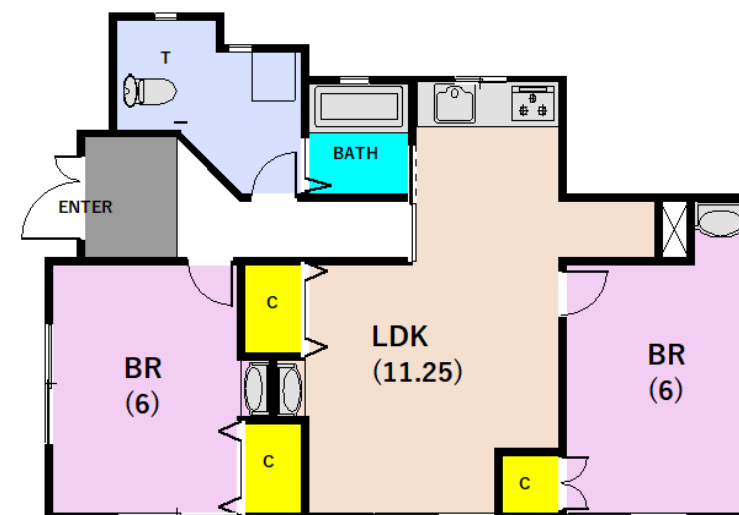

Big garden

Monthly Rent	¥ 189,000
Security Deposit	¥ 189,000
Agent Fee (+10% Tax)	¥ 207,900
Landlord Fee	¥ 189,000
Renter's Insurance	¥ 20,000
Total	¥ 794,900