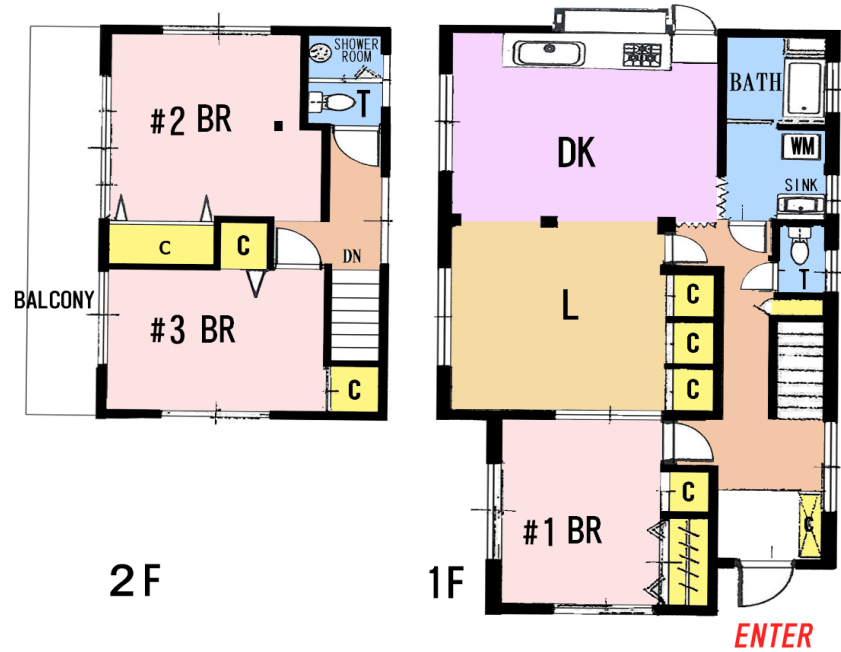

Monthly Rent	¥ 220,000
Security Deposit	¥ 220,000
Agent Fee(+10% Tax)	¥ 242,000
Landlord Fee	¥ 220,000
Sub Total	¥ 902,000
Renter's Insurance	¥ 20,000