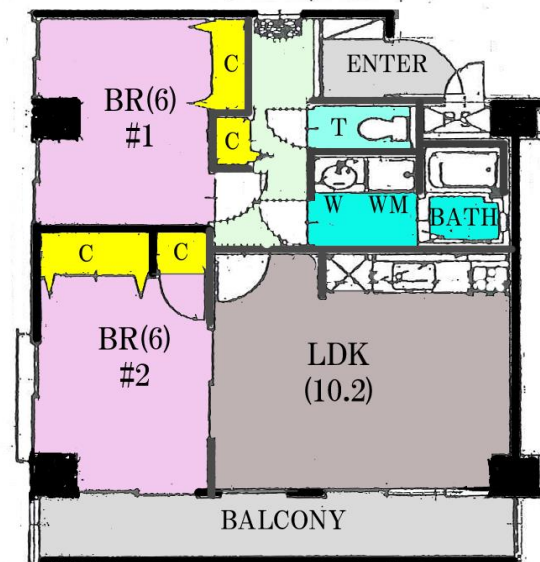

Walking distance

Monthly Rent	¥ 200,000
Security Deposit	¥ 200,000
Agent Fee(+10% Tax)	¥ 220,000
Landlord Fee	¥ 200,000
Sub Total	¥ 820,000
Renter's Insurance	¥ 20,000