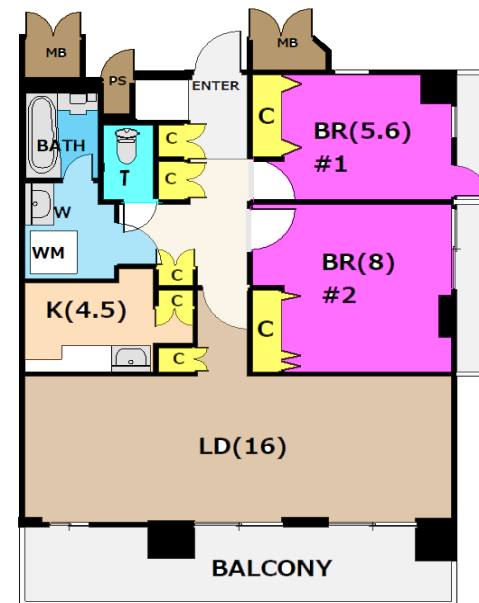

Monthly Rent	¥ 210,000
Security Deposit	¥ 210,000
Agent Fee(+10% Tax)	¥ 231,000
Landlord Fee	¥ 210,000
Sub Total	¥ 861,000
Renter's Insurance	¥ 20,000