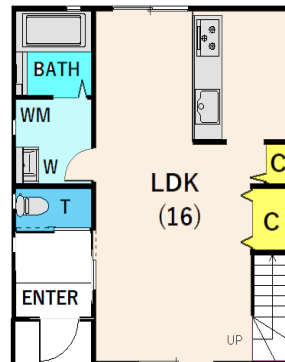

Brand new house!!

Monthly Rent	¥ 250,000
Security Deposit	¥ 250,000
Agent Fee(+10% Tax)	¥ 275,000
Landlord Fee	¥ 250,000
Sub Total	¥ 1,025,000
Renter's Insurance	¥20,000

1F