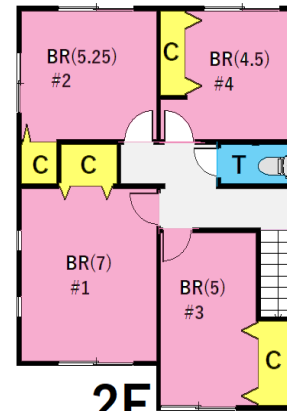

2F

TAIYO HOME
046-825-0061
www.taiyo-home.com

YOKOSUKA NAVAL BASE MAIN GATE
KOBAN
ROUTE 16
HONEY BEE
TAIYO HOME
PLAZA YOKOSUKA HEIANKAKU
RIGHT HERE