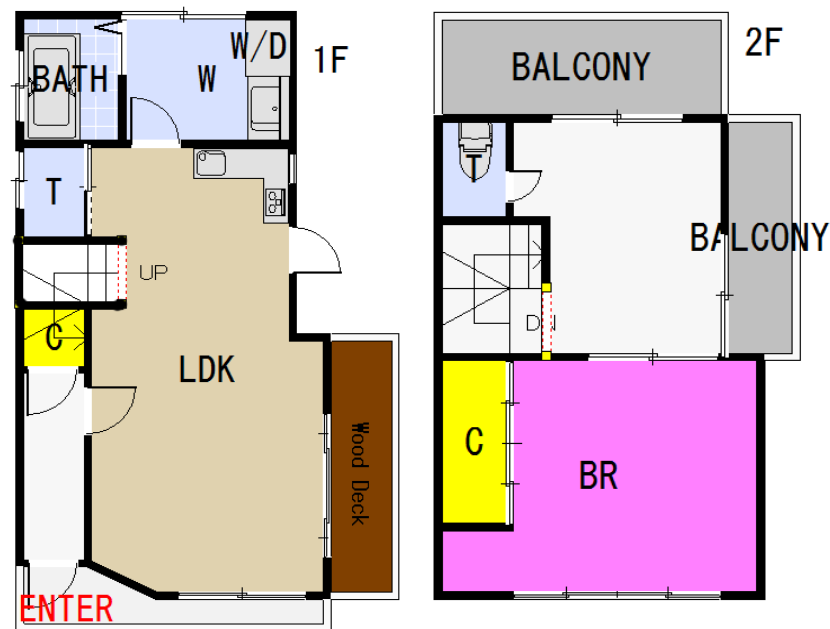

Monthly Rent	¥ 210,000
Security Deposit	¥ 210,000
Agent Fee(+10% Tax)	¥ 231,000
Landlord Fee	¥ 210,000
Sub Total	¥ 861,000
Renter's Insurance	¥ 20,000