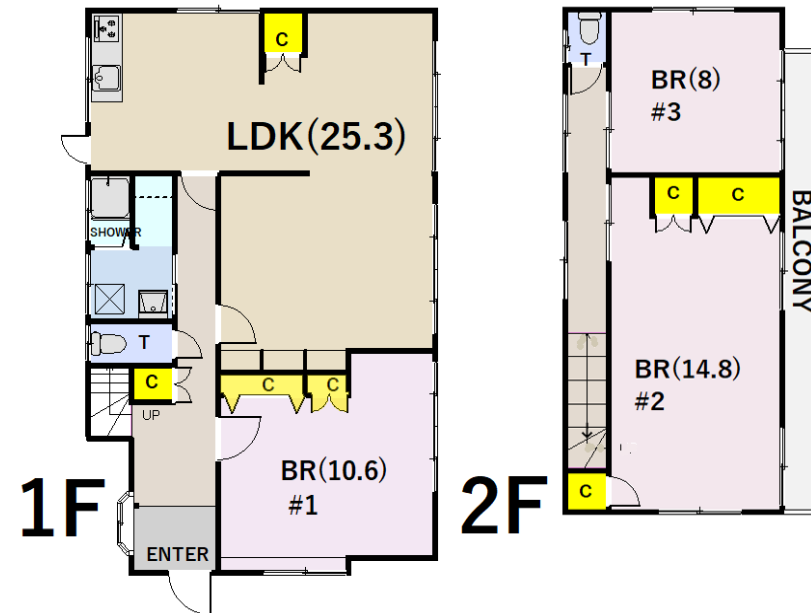

# REC HOUSE

Address	Sano-cho2 , Yokosuka				
Rent	¥230,000				
Transport	10min. Drive from Base	Station	30min.Walk to KQ Yokosuka chuo Sta.		
Rooms	3LDK		Tatami Room	No	
Parking lot	2	Heating/AC	3	Oven	No
Appliances	Washer/Dryer·Fridge.	Gas	Propane	Roommate	No
TV Cables	NTT	BBQ Space	Yes	Pet	Negotiable
Internet Access	NTT	Electricity	50amp	Size	1283 sqft
Toilet	2	Remodel	2021		

**Big size living room/Bicycle distance**

Monthly Rent	¥ 230,000
Security Deposit	¥ 230,000
Agent Fee(+10% Tax)	¥ 253,000
Landlord Fee	¥ 230,000
<b>Sub Total</b>	<b>¥ 943,000</b>
Renter's Insurance	¥ 20,000