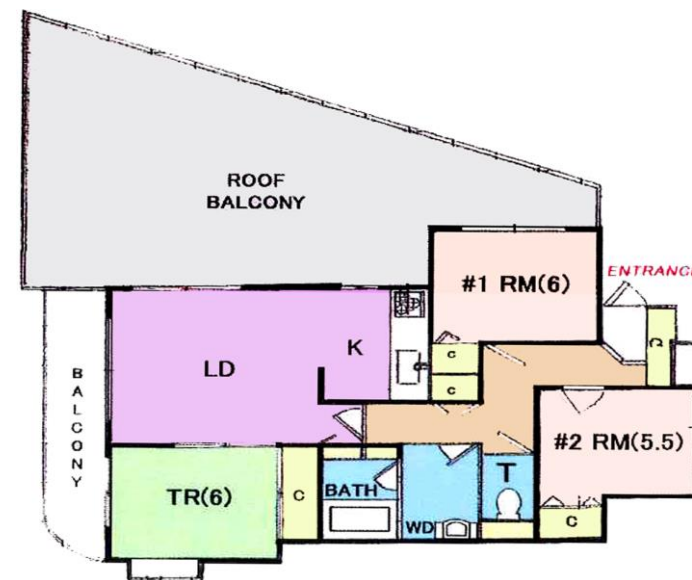

TAIYO HOME
046-825-0061
www.taiyo-home.com
taiyo_home@yahoo.com

YOKOSUKA NAVAL BASE MAIN GATE
KOBAN
ROUTE 16
RIGHT HERE

HONEY BEE
TAIYO HOME
PLAZA YOKOSUKA HEIANKAKU