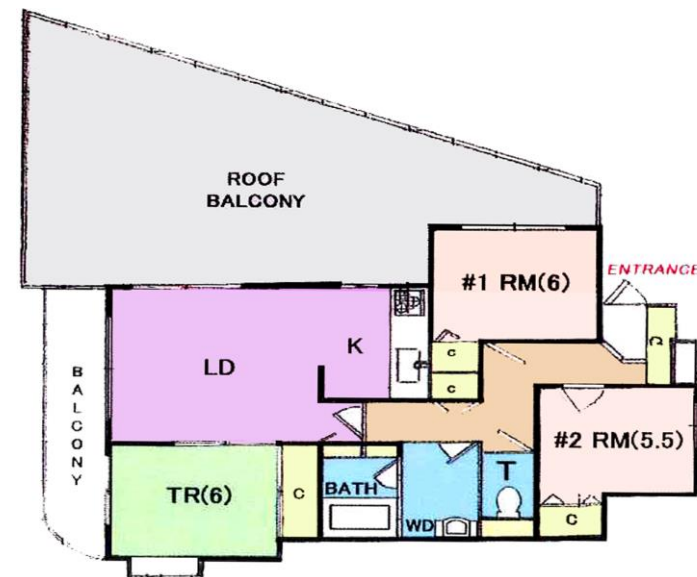

Monthly Rent	¥ 200,000
Security Deposit	¥ 200,000
Agent Fee(+10% Tax)	¥ 220,000
Landlord Fee	¥ 200,000
Sub Total	¥ 820,000
Renter's Insurance	¥ 20,000