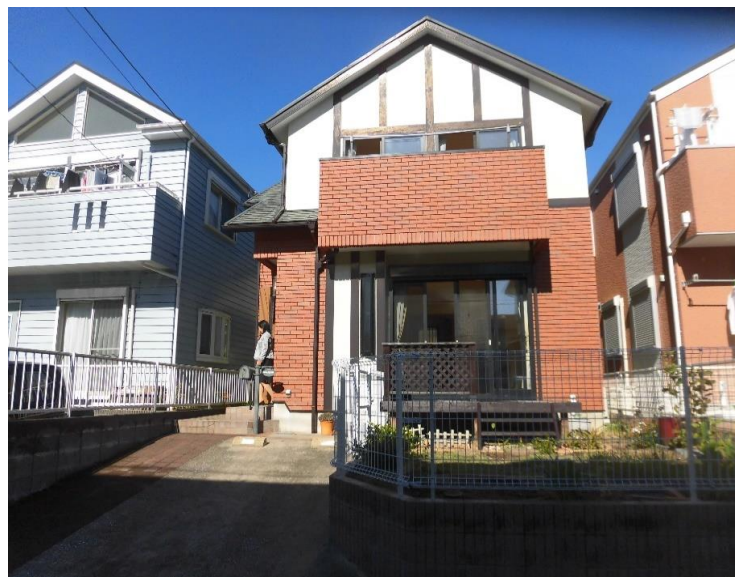

Nakabeppu House

Address	Ikedacho 6 , Yokosuka				
Rent	¥230,000				
Transport	18min. Drive to Base	Station	10min.Walk to KQ Kitakurihama Sta.		
Rooms	3LDK		Tatami Room	1	
Parking lot	1	Heating/AC	3	Size	979 sqft
Appliances	Fridge. Washer&Dryer	Gas	City Gas	Roommate	No
Toilet	2	BBQ Space	Yes	Pet	Negotiable

Quiet residential area with yard

Monthly Rent	¥ 230,000
Security Deposit	¥ 230,000
Agent Fee (+10% Tax)	¥ 253,000
Landlord Fee	¥ 230,000
Renter's Insurance	¥ 20,000
Total	¥ 963,000

TAIYO HOME
046-825-0061
www.taiyo-home.com
 taiyo_home@yahoo.com

YOKOSUKA NAVAL BASE MAIN GATE
 KOBAN
 ROUTE 16
 HONEY BEE
 RIGHT HERE
 PLAZA YOKOSUKA HEIANKAKU