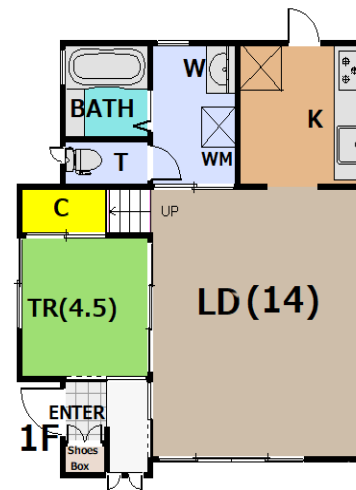

Quiet residential area with yard

Monthly Rent	¥ 230,000
Security Deposit	¥ 230,000
Agent Fee (+10% Tax)	¥ 253,000
Landlord Fee	¥ 230,000
Renter's Insurance	¥ 20,000
Total	¥ 963,000