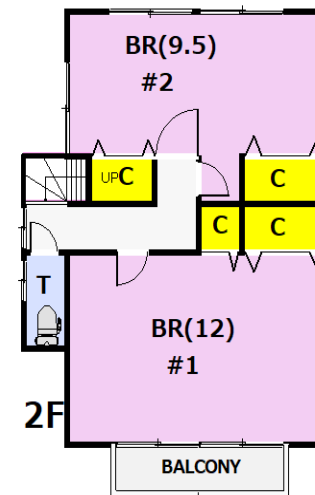

Quiet residential area with yard

Monthly Rent	¥ 230,000
Security Deposit	¥ 230,000
Agent Fee (+10% Tax)	¥ 253,000
Landlord Fee	¥ 230,000
Renter's Insurance	¥ 20,000
Total	¥ 963,000