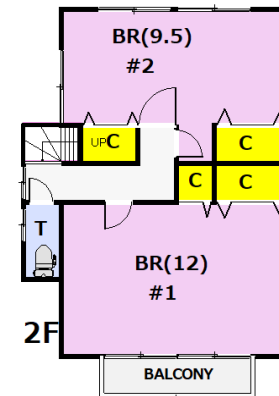

Monthly Rent	¥ 230,000
Security Deposit	¥ 230,000
Agent Fee(+10% Tax)	¥ 253,000
Landlord Fee	¥ 230,000
Sub Total	¥ 943,000
Renter's Insurance	¥ 20,000