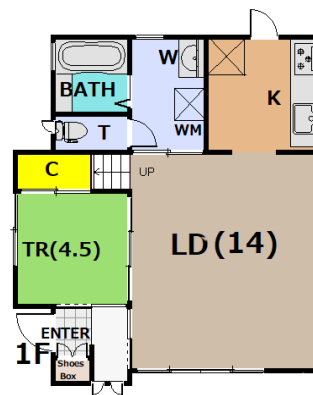

Monthly Rent	¥ 230,000
Security Deposit	¥ 230,000
Agent Fee(+10% Tax)	¥ 253,000
Landlord Fee	¥ 230,000
Sub Total	¥ 943,000
Renter's Insurance	¥ 20,000