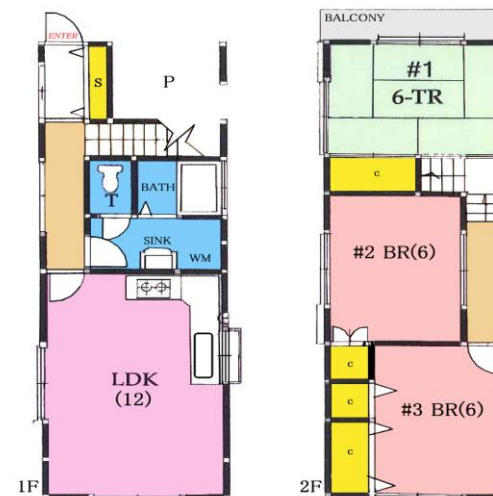

Bicycle distance

Monthly Rent	¥ 180,000
Security Deposit	¥ 180,000
Agent Fee (+10% Tax)	¥ 198,000
Landlord Fee	¥ 180,000
Sub Total	¥ 738,000
Renter's Insurance	¥ 20,000