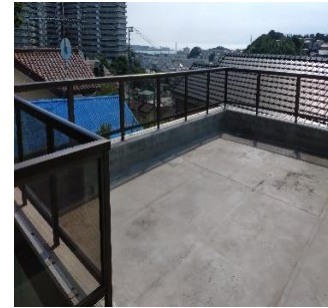

Matsumoto House

Address	Take3 , Yokosuka				
Rent	¥320,000				
Transport	20min. Drive from Base				
Rooms	6LDK			Tatami Room	Yes
Parking	2	Heating/AC	7	Oven	Yes
Appliances	Washer/Dryer	Gas	Propane Gas	Roommate	Yes
TV Cables	NTT	BBQ Space	Yes	Pet	Negotiation
Internet Access	NTT	Electricity	50amp	Size	2130 sqft
Toilet	2	Built Year	1988		