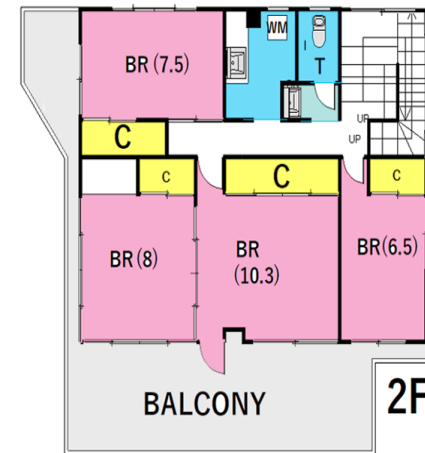

Large House!!

Monthly Rent	¥ 320,000
Security Deposit	¥ 320,000
Agent Fee(+10% Tax)	¥ 352,000
Landlord Fee	¥ 320,000
Sub Total	¥ 1,312,000
Renter's Insurance	¥ 20,000