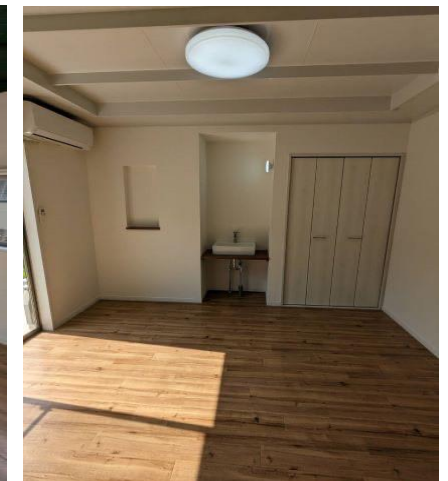

# Hanaki House

Address	Ikeda-cho 2, Yokosuka		
Rent	¥189,000		
Transport	15min. Drive to Base	Station	16min.Walk to KQ Kitakurihama Sta.
Rooms	2LDK		Tatami Room No
Parking lot	Negotiable	Pet	Negotiable
BBQ	Yes	Roommate	No
		Size	661 sqft