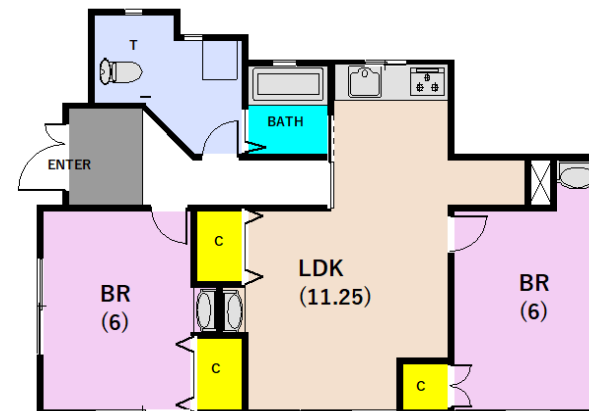

Big garden

Monthly Rent	¥ 189,000
Security Deposit	¥ 189,000
Agent Fee (+10% Tax)	¥ 207,900
Landlord Fee	¥ 189,000
Renter's Insurance	¥ 20,000
Total	¥ 794,900