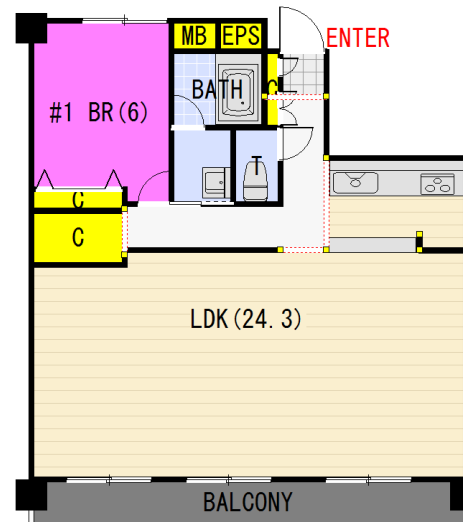

Walking Distance!!

Monthly Rent	¥ 189,000
Security Deposit	¥ 189,000
Agent Fee(+10% Tax)	¥ 207,900
Landlord Fee	¥ 189,000
Sub Total	¥ 774,900
Renter's Insurance	¥ 20,000